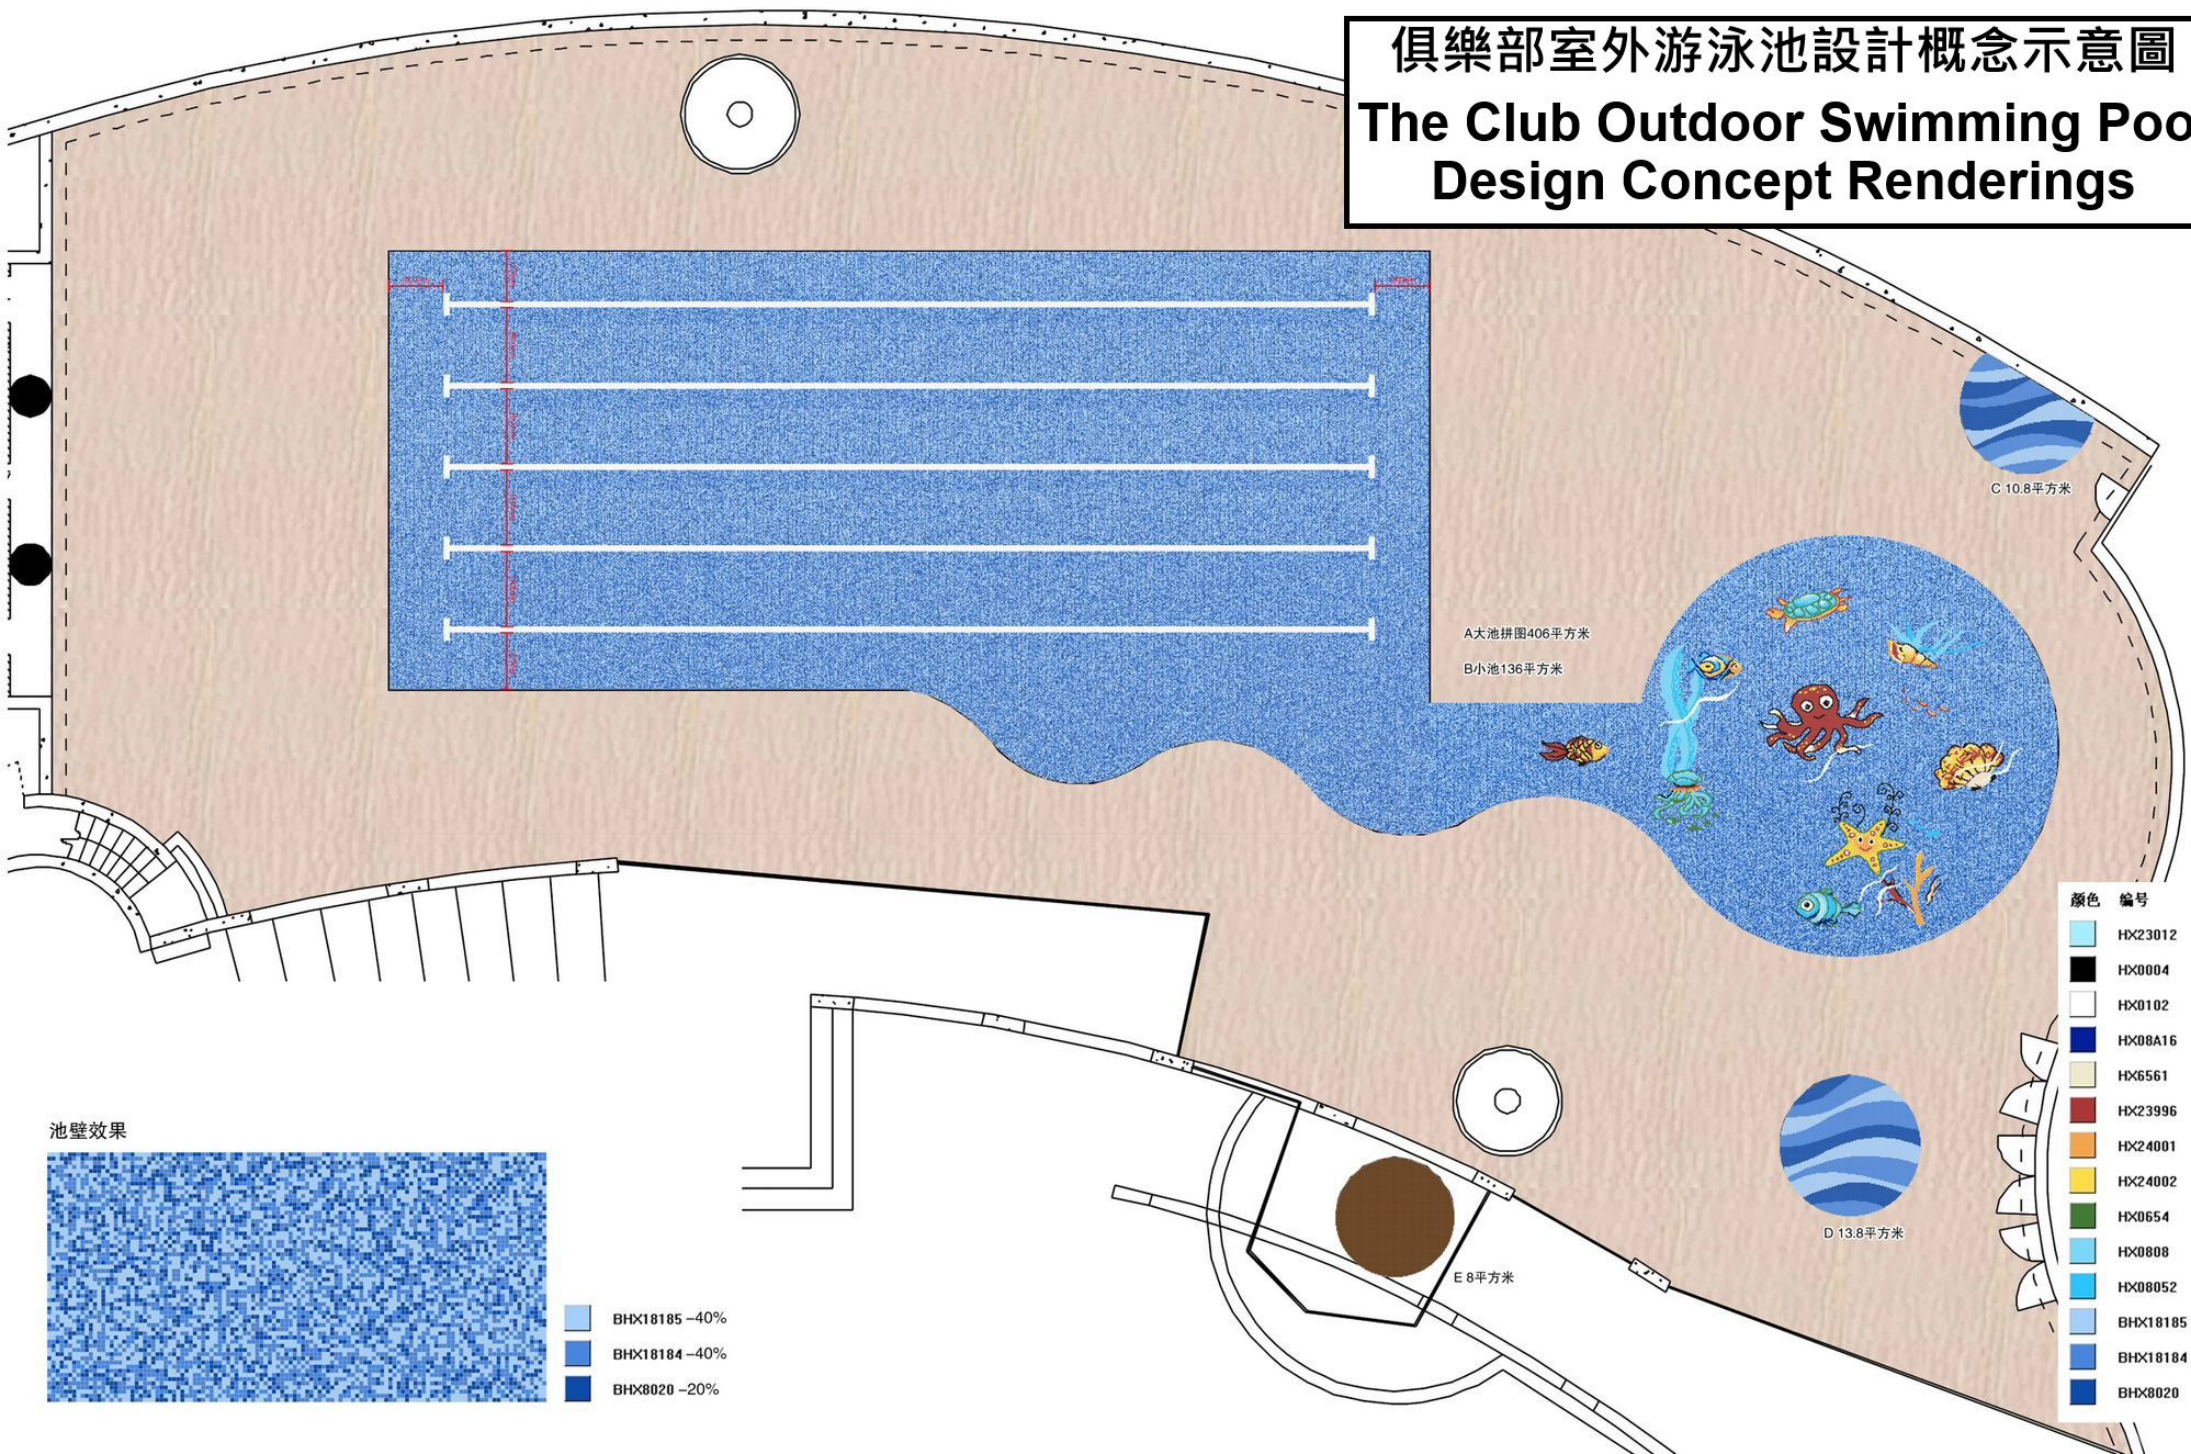

俱樂部室外游泳池設計概念示意圖

The Club Outdoor Swimming Pool Design Concept Renderings

A大池拼圖406平方米

B小池136平方米

C 10.8平方米

D 13.8平方米

E 8平方米

顏色	編號
	HX23012
	HX0004
	HX0102
	HX08A16
	HX6561
	HX23996
	HX24001
	HX24002
	HX0654
	HX0808
	HX08052
	BHX18185
	BHX18184
	BHX8020

池壁效果

	BHX18185 - 40%
	BHX18184 - 40%
	BHX8020 - 20%

室外游泳池日間場景
Outdoor Swimming Pool
Daytime Scene

室外游泳池夜間場景
Outdoor Swimming Pool
Nighttime Scene

室外游泳池池身瓷磚和水線樣板

Samples of Outdoor Swimming Pool Wall
tiles and waterline design

Location: FENCE WALL
Description: PINK
Approval: A / B / C
Signature: _____
Date: _____

2

Location: FENCE WALL
Description: WHITE
Approval: A / B / C
Signature: _____
Date: _____

室外游泳池範圍牆身顏色
Color samples for the Outdoor
Swimming Pool walls

Location: LAVATORY
Description: Floor Tiles
Approval: A.B.C.

A modern women's lavatory featuring a white marble countertop sink, a large rectangular mirror with a gold frame, and a window with white frames. The walls are covered in light-colored square tiles, and the floor is made of larger, light-colored square tiles. A small potted plant sits on the sink.